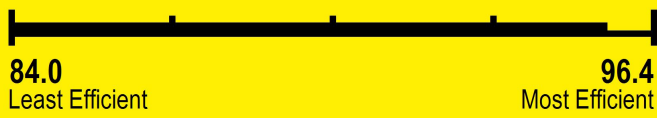

U.S. Government

Federal law prohibits removal of this label before consumer purchase.

ENERGYGUIDE

Boiler
Water
Natural Gas, Propane Gas

RINNAI
Model IP060S (REB-B1800FFUS)

Efficiency Rating (AFUE)*

95.5

Range of Similar Models
* Annual Fuel Utilization Efficiency